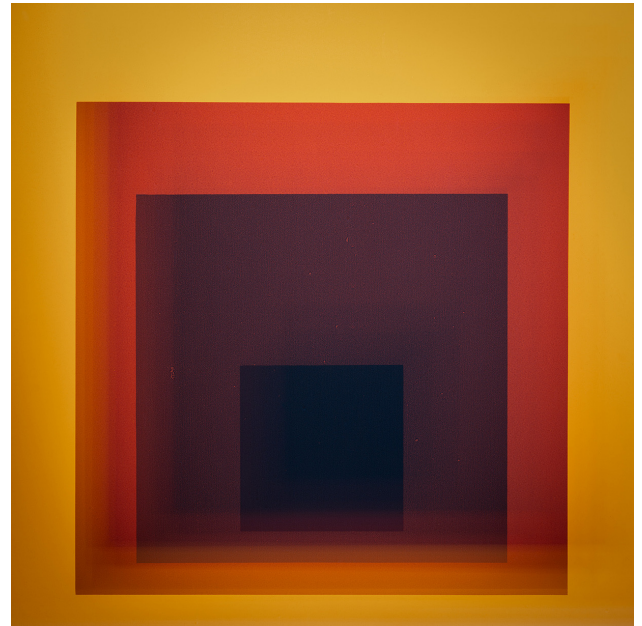

Aaron Leitz
Color Study No. 1259
2026
Archival pigment print